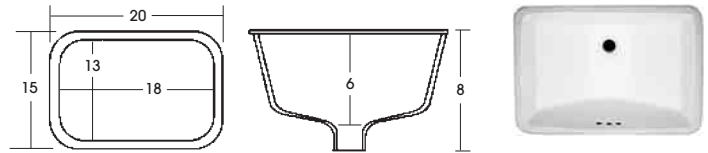

RECTANGLE UNDERMOUNT CHINA BOWL

- Minimum top depth: 22 1/4"
- White or Biscuit

BOWLS SOLD SEPARATELY LIST PRICES (WITHOUT TOP)

Description	White	Biscuit	Black	Stainless Steel
Oval Undermount Bowl - Small	72	72	72	NA
Oval Undermount Bowl - Large	72	72	72	172
Rectangle Undermount	125	125	NA	NA

NOTE:

All Undermount bowls have an overflow