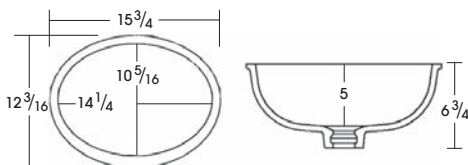

INTEGRAL BOWLS – SOLID SURFACE

SMALL OVAL INTEGRAL SOLID SURFACE BOWL

- Minimum top depth: 19 1/4"
- White or Biscuit