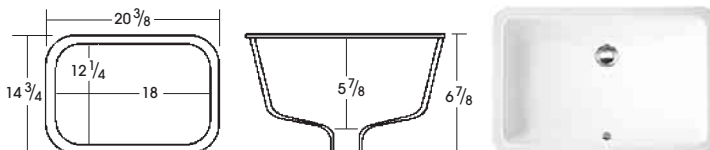

RECTANGLE INTEGRAL SOLID SURFACE BOWL

- Minimum top depth: 22 1/4"
- White or Biscuit

NOTE:

All Integral bowls have an overflow