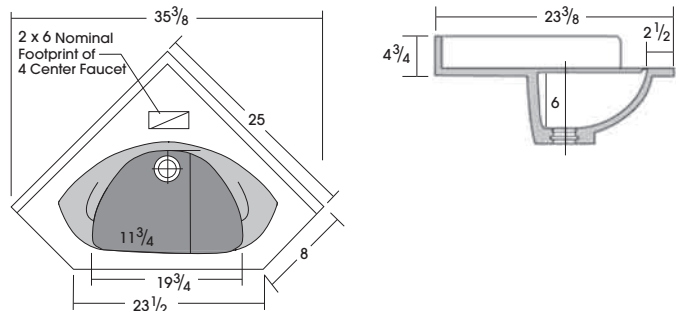

25" CORNER TOP

Corner tops are also available in spray granite and onyx.
25" Corner tops can not be made with an overflow.