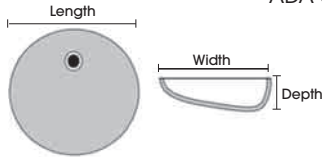

### LARGE OVAL INTEGRAL SOLID SURFACE BOWL

- Minimum top depth: 22 1/4"
- White or Biscuit

### RECTANGLE INTEGRAL SOLID SURFACE BOWL

- Minimum top depth: 22 1/4"
- White or Biscuit

### NOTE:

All Integral bowls have an overflow

## INTEGRAL BOWLS – CULTURED MARBLE

STANDARD – O			
Top Depth	Bowl Size		
	Length	Width	Depth
22"	17"	13 <sup>5</sup> / <sub>8</sub> "	5 <sup>1</sup> / <sub>2</sub> "
19"	15 <sup>1</sup> / <sub>4</sub> "	11 <sup>3</sup> / <sub>4</sub> "	5 <sup>5</sup> / <sub>8</sub> "
17"	15 <sup>5</sup> / <sub>16</sub> "	10 <sup>9</sup> / <sub>16</sub> "	6"