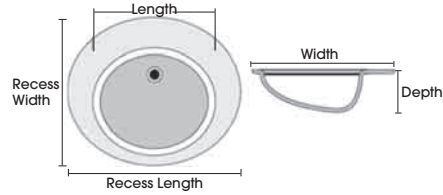

BOWL OPTIONS – INTEGRAL

INTEGRAL BOWLS – CULTURED MARBLE

STANDARD – O			
Top Depth	Bowl Size		
	Length	Width	Depth
22"	17"	13⁵/₈"	5¹/₂"
19"	15¹/₄"	11³/₄"	5⁵/₈"
17"	15⁵/₁₆"	10⁹/₁₆"	6"

ADA option available
Refer to Note 1

22" Standard Oval bowl available ADA compliant
When ordering, add "-ADA" to end of item code

RECESSED OVAL – RCO					
Top Depth	Bowl Size			Recess Size	
	Length	Width	Depth	Length	Width
22"	17³/₈"	12¹/₈"	6"	23"	18¹/₄"
19"	15⁵/₈"	10⁵/₁₆"	6"	21¹/₄"	16⁵/₈"

RECESSED SQUARE – RCR					
Top Depth	Bowl Size			Recess Size	
	Length	Width	Depth	Length	Width
22"	17³/₄"	11¹/₂"	7¹/₈"	22¹/₂"	18¹/₄"
19"	16"	10¹/₄"	7"	19¹/₂"	16"

FLUSH RECTANGLE – FR			
Top Depth	Bowl Size		
	Length	Width	Depth
22"	17"	11"	6¹/₂"
19"	17"	11"	6¹/₂"

ADA option available
Refer to Note 1

22" Rectangle bowl available ADA compliant
When ordering, add "-ADA" to end of item code

WAVE BOWL – W			
Top Depth	Bowl Size		
	Length	Width	Depth
22"	20¹/₄"	12"	6"
19"	17¹/₄"	10"	5¹/₄"

Refer to Note 1

NOTES:

1. Flush Rectangle, Wave and ADA Bowls are available as custom tops only
2. To enhance measurement accuracy, tops should have one or no finished ends
3. Integral Cultured Marble bowls have an overflow

25" CORNER TOP

Corner tops are also available in spray granite and onyx.
25" Corner tops can not be made with an overflow.