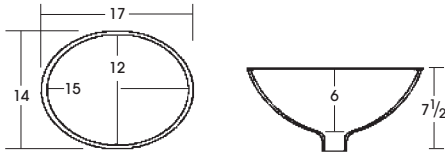

BOWL OPTIONS – UNDERMOUNT AND INTEGRAL

UNDERMOUNT BOWLS – QUARTZ • NATURAL GRANITE • SOLID SURFACE • CULTURED MARBLE

SMALL OVAL UNDERMOUNT CHINA BOWL

- Minimum top depth: 19 1/4"
- White, Biscuit or Black