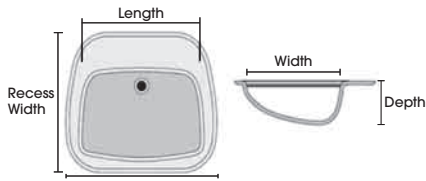

RECESSED SQUARE – RCR					
Top Depth	Bowl Size			Recess Size	
	Length	Width	Depth	Length	Width
22"	17³/₄"	11¹/₂"	7¹/₈"	22¹/₂"	18¹/₄"
19"	16"	10¹/₄"	7"	19¹/₂"	16"

FLUSH RECTANGLE – FR			
Top Depth	Bowl Size		
	Length	Width	Depth
22"	17"	11"	6¹/₂"
19"	17"	11"	6¹/₂"