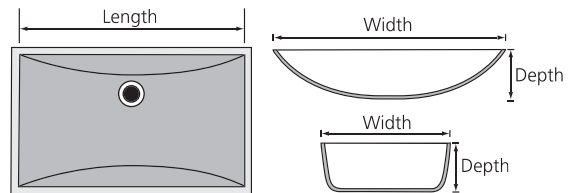

## INTEGRAL BOWLS – CULTURED MARBLE

STANDARD – O			
Top Depth	Bowl Size		
	Length	Width	Depth
22"	17"	13 <sup>5</sup> / <sub>8</sub> "	5 <sup>1</sup> / <sub>2</sub> "
19"	15 <sup>1</sup> / <sub>4</sub> "	11 <sup>3</sup> / <sub>4</sub> "	5 <sup>5</sup> / <sub>8</sub> "
17"	15 <sup>5</sup> / <sub>16</sub> "	10 <sup>9</sup> / <sub>16</sub> "	6"

RECESSED SQUARE – RCR					
Top Depth	Bowl Size			Recess Size	
	Length	Width	Depth	Length	Width
22"	17 <sup>3</sup> / <sub>4</sub> "	11 <sup>1</sup> / <sub>2</sub> "	7 <sup>1</sup> / <sub>8</sub> "	22 <sup>1</sup> / <sub>2</sub> "	18 <sup>1</sup> / <sub>4</sub> "
19"	16"	10 <sup>1</sup> / <sub>4</sub> "	7"	19 <sup>1</sup> / <sub>2</sub> "	16"

FLUSH RECTANGLE – FR			
Top Depth	Bowl Size		
	Length	Width	Depth
22"	17"	11"	6 <sup>1</sup> / <sub>2</sub> "
19"	17"	11"	6 <sup>1</sup> / <sub>2</sub> "

ADA option available  
Refer to Note 1

22" Rectangle bowl available ADA compliant  
When ordering, add "-ADA" to end of item code

WAVE BOWL – W			
Top Depth	Bowl Size		
	Length	Width	Depth
22"	20 <sup>1</sup> / <sub>4</sub> "	12"	6"
19"	17 <sup>1</sup> / <sub>4</sub> "	10"	5 <sup>1</sup> / <sub>4</sub> "

Refer to Note 1