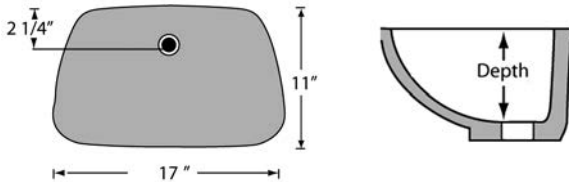

ADA option available
Refer to Note 1

22" Rectangle bowl available ADA compliant
When ordering, add "-ADA" to end of item code

WAVE BOWL – W			
Top Depth	Bowl Size		
	Length	Width	Depth
22"	20¹/₄"	12"	6"
19"	17¹/₄"	10"	5¹/₄"