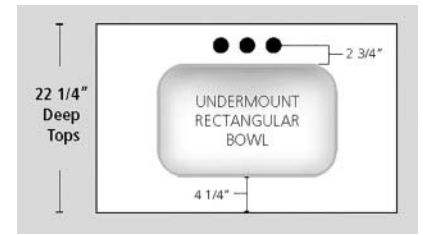

TOP OPTIONS – STANDARD • CUSTOM • QUOTE

STANDARD DEPTHS AND DRILLING LOCATIONS

BOWL CUT-OUT MEASUREMENTS

Undermount Bowl	Width	Depth
Small Oval	14 1/4"	10 7/8"
Large Oval	16"	13"
Rectangle	17 3/4"	11 7/8"

NOTE:

All faucet holes are 1 3/8" diameter