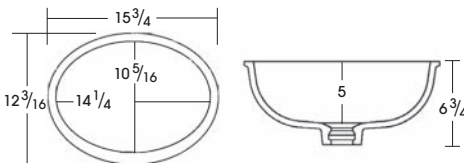

LARGE OVAL UNDERMOUNT CHINA BOWL

- Minimum top depth: 22 1/4"
- White, Biscuit or Black

LARGE OVAL UNDERMOUNT STAINLESS STEEL BOWL

- Minimum top depth: 22 1/4"
- Stainless Steel thickness: 18 gauge

RECTANGLE UNDERMOUNT CHINA BOWL

- Minimum top depth: 22 1/4"
- White or Biscuit

BOWLS SOLD SEPARATELY LIST PRICES (WITHOUT TOP)

Description	White	Biscuit	Black	Stainless Steel
Oval Undermount Bowl - Small	70	70	70	NA
Oval Undermount Bowl - Large	70	70	70	166
Rectangle Undermount	121	121	NA	NA

NOTE:

All Undermount bowls have an overflow

INTEGRAL BOWLS – SOLID SURFACE

SMALL OVAL INTEGRAL SOLID SURFACE BOWL

- Minimum top depth: 19 1/4"
- White or Biscuit

LARGE OVAL INTEGRAL SOLID SURFACE BOWL

- Minimum top depth: 22 1/4"
- White or Biscuit

RECTANGLE INTEGRAL SOLID SURFACE BOWL

- Minimum top depth: 22 1/4"
- White or Biscuit

NOTE:

All Integral bowls have an overflow

BOWL OPTIONS – INTEGRAL

INTEGRAL BOWLS – CULTURED MARBLE

STANDARD - O			
Top Depth	Bowl Size		
	Length	Width	Depth
22"	17"	13 ⁵ / ₈ "	5 ¹ / ₂ "
19"	15 ¹ / ₄ "	11 ³ / ₄ "	5 ⁵ / ₈ "
17"	15 ⁵ / ₁₆ "	10 ⁹ / ₁₆ "	6"