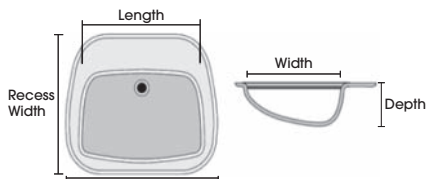

RECESSED SQUARE - RCR					
Top Depth	Bowl Size			Recess Size	
	Length	Width	Depth	Length	Width
22"	17³/₄"	11¹/₂"	7¹/₈"	22¹/₂"	18¹/₄"
19"	16"	10¹/₄"	7"	19¹/₂"	16"