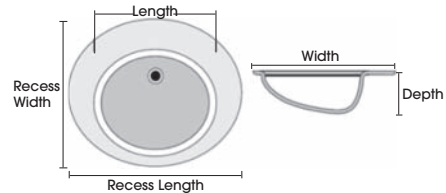

BOWL OPTIONS – INTEGRAL

INTEGRAL BOWLS – CULTURED MARBLE

STANDARD - O			
Top Depth	Bowl Size		
	Length	Width	Depth
22"	17"	13⁵/₈"	5¹/₂"
19"	15¹/₄"	11³/₄"	5⁵/₈"
17"	15⁵/₁₆"	10⁹/₁₆"	6"

ADA option available
Refer to Note 1

22" Standard Oval bowl available ADA compliant
When ordering, add "-ADA" to end of item code

RECESSED OVAL - RCO					
Top Depth	Bowl Size			Recess Size	
	Length	Width	Depth	Length	Width
22"	17³/₈"	12¹/₈"	6"	23"	18¹/₄"
19"	15⁵/₈"	10⁵/₁₆"	6"	21¹/₄"	16⁵/₈"

RECESSED SQUARE - RCR					
Top Depth	Bowl Size			Recess Size	
	Length	Width	Depth	Length	Width
22"	17³/₄"	11¹/₂"	7¹/₈"	22¹/₂"	18¹/₄"
19"	16"	10¹/₄"	7"	19¹/₂"	16"

RECESSED SHELL - RCS					
Top Depth	Bowl Size			Recess Size	
	Length	Width	Depth	Length	Width
22"	17³/₈"	12¹/₈"	6"	23"	18¹/₄"
19"	15⁵/₈"	10⁵/₁₆"	6"	21¹/₄"	16⁵/₈"

FLUSH RECTANGLE - FR			
Top Depth	Bowl Size		
	Length	Width	Depth
22"	17"	11"	6¹/₂"
19"	17"	11"	6¹/₂"

ADA option available
Refer to Note 1

22" Rectangle bowl available ADA compliant
When ordering, add "-ADA" to end of item code

WAVE BOWL - W			
Top Depth	Bowl Size		
	Length	Width	Depth
22"	20¹/₄"	12"	6"
19"	17¹/₄"	10"	5¹/₄"

Refer to Note 1

NOTES:

1. Flush Rectangle, Wave and ADA Bowls are available as custom tops only
2. To enhance measurement accuracy, tops should have one or no finished ends
3. Integral Cultured Marble bowls have an overflow

25" CORNER TOP

Corner tops are also available in spray granite and onyx.
25" Corner tops can not be made with an overflow.