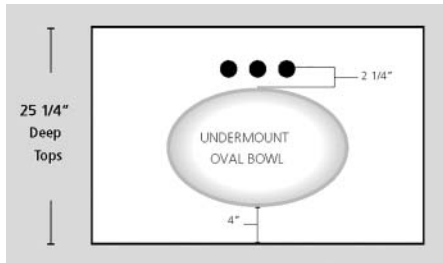

TOP OPTIONS – STANDARD • CUSTOM • QUOTE

STANDARD DEPTHS AND DRILLING LOCATIONS

BOWL CUT-OUT MEASUREMENTS

Undermount Bowl	Width	Depth
Small Oval	14 1/4"	10 7/8"
Large Oval	16"	13"
Rectangle	17 3/4"	11 7/8"

NOTE:

All faucet holes are 1 3/8" diameter