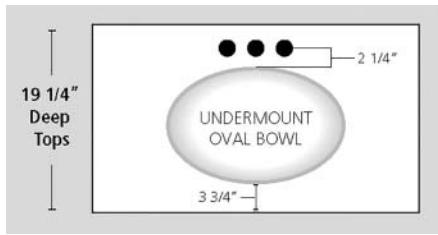

TOP OPTIONS – STANDARD • CUSTOM • QUOTE

STANDARD DEPTHS AND DRILLING LOCATIONS

BOWL CUT-OUT MEASUREMENTS

Undermount Bowl	Width	Depth
Small Oval	14 1/4"	10 7/8"
Large Oval	16"	13"
Rectangle	17 3/4"	11 7/8"

NOTE:

All faucet holes are 1 3/8" diameter