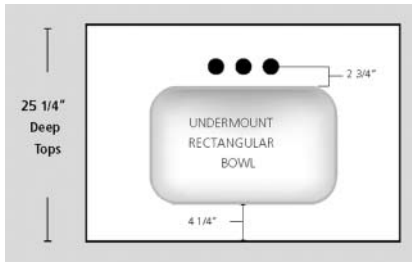

TOP OPTIONS – STANDARD • CUSTOM • QUOTE

STANDARD DEPTHS AND DRILLING LOCATIONS

BOWL CUT-OUT MEASUREMENTS

Undermount Bowl	Width	Depth
Small Oval	14 1/4"	10 7/8"
Large Oval	16"	13"
Rectangle	17 3/4"	11 7/8"

NOTE:

All faucet holes are 1 3/8" diameter