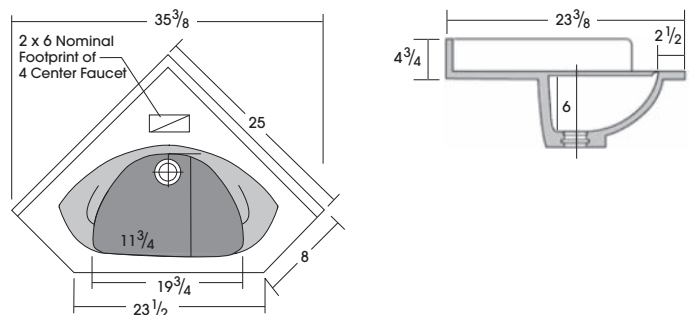

25" CORNER TOP

Corner tops are also available in spray granite and onyx.
25" Corner tops can not be made with an overflow.