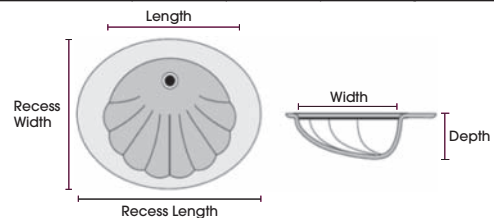

RECTANGLE INTEGRAL SOLID SURFACE BOWL

- Minimum top depth: 22 1/4"
- White or Biscuit

NOTE:

All Integral bowls have an overflow

BOWL OPTIONS – INTEGRAL

INTEGRAL BOWLS – CULTURED MARBLE

STANDARD - O			
Top Depth	Bowl Size		
	Length	Width	Depth
22"	17"	13 ⁵ / ₈ "	5 ¹ / ₂ "
19"	15 ¹ / ₄ "	11 ³ / ₄ "	5 ⁵ / ₈ "
17"	15 ⁵ / ₁₆ "	10 ⁹ / ₁₆ "	6"

ADA option available
Refer to Note 1

22" Standard Oval bowl available ADA compliant
When ordering, add "-ADA" to end of item code

RECESSED OVAL - RCO					
Top Depth	Bowl Size			Recess Size	
	Length	Width	Depth	Length	Width
22"	17 ³ / ₈ "	12 ¹ / ₈ "	6"	23"	18 ¹ / ₄ "
19"	15 ⁵ / ₈ "	10 ⁵ / ₁₆ "	6"	21 ¹ / ₄ "	16 ⁵ / ₈ "

RECESSED SQUARE - RCR					
Top Depth	Bowl Size			Recess Size	
	Length	Width	Depth	Length	Width
22"	17 ³ / ₄ "	11 ¹ / ₂ "	7 ¹ / ₈ "	22 ¹ / ₂ "	18 ¹ / ₄ "
19"	16"	10 ¹ / ₄ "	7"	19 ¹ / ₂ "	16"

RECESSED SHELL - RCS					
Top Depth	Bowl Size			Recess Size	
	Length	Width	Depth	Length	Width
22"	17 ³ / ₈ "	12 ¹ / ₈ "	6"	23"	18 ¹ / ₄ "
19"	15 ⁵ / ₈ "	10 ⁵ / ₁₆ "	6"	21 ¹ / ₄ "	16 ⁵ / ₈ "