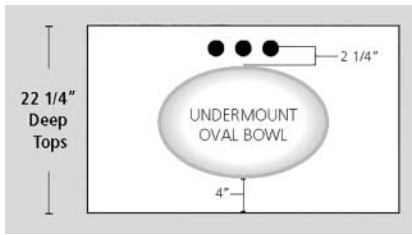

TOP OPTIONS – STANDARD • CUSTOM • QUOTE

STANDARD DEPTHS AND DRILLING LOCATIONS

BOWL CUT-OUT MEASUREMENTS

Undermount Bowl	Width	Depth
Small Oval	14 1/4"	10 7/8"
Large Oval	16"	13"
Rectangle	17 3/4"	11 7/8"

NOTE:

All faucet holes are 1 3/8" diameter