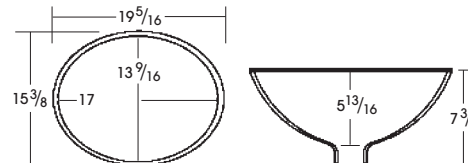

- Minimum top depth: 22 1/4"
- White or Biscuit

BOWLS SOLD SEPARATELY LIST PRICES (WITHOUT TOP)

Description	White	Biscuit	Black	Stainless Steel
Oval Undermount Bowl - Small	70	70	70	NA
Oval Undermount Bowl - Large	70	70	70	166
Rectangle Undermount	121	121	NA	NA

NOTE:

All Undermount bowls have an overflow

INTEGRAL BOWLS – SOLID SURFACE

SMALL OVAL INTEGRAL SOLID SURFACE BOWL

- Minimum top depth: 19 1/4"
- White or Biscuit

LARGE OVAL INTEGRAL SOLID SURFACE BOWL

- Minimum top depth: 22 1/4"
- White or Biscuit

RECTANGLE INTEGRAL SOLID SURFACE BOWL

- Minimum top depth: 22 1/4"
- White or Biscuit

NOTE:

All Integral bowls have an overflow

BOWL OPTIONS – INTEGRAL

INTEGRAL BOWLS – CULTURED MARBLE

STANDARD - O			
Top Depth	Bowl Size		
	Length	Width	Depth
22"	17"	13 ⁵ / ₈ "	5 ¹ / ₂ "
19"	15 ¹ / ₄ "	11 ³ / ₄ "	5 ⁵ / ₈ "
17"	15 ⁵ / ₁₆ "	10 ⁹ / ₁₆ "	6"