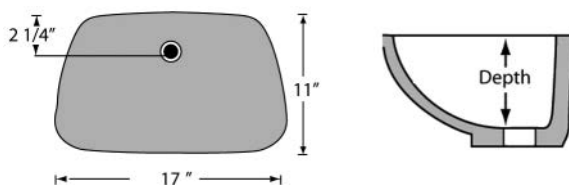

RECTANGLE INTEGRAL SOLID SURFACE BOWL

- Minimum top depth: 22 1/4"
- White or Biscuit

NOTE:

All Integral bowls have an overflow

BOWL OPTIONS – INTEGRAL

INTEGRAL BOWLS – CULTURED MARBLE

STANDARD - O			
Top Depth	Bowl Size		
	Length	Width	Depth
22"	17"	13 ⁵ / ₈ "	5 ¹ / ₂ "
19"	15 ¹ / ₄ "	11 ³ / ₄ "	5 ⁵ / ₈ "
17"	15 ⁵ / ₁₆ "	10 ⁹ / ₁₆ "	6"

ADA option available
Refer to Note 1

22" Standard Oval bowl available ADA compliant
When ordering, add "-ADA" to end of item code

RECESSED OVAL - RCO					
Top Depth	Bowl Size			Recess Size	
	Length	Width	Depth	Length	Width
22"	17 ³ / ₈ "	12 ¹ / ₈ "	6"	23"	18 ¹ / ₄ "
19"	15 ⁵ / ₈ "	10 ⁵ / ₁₆ "	6"	21 ¹ / ₄ "	16 ⁵ / ₈ "

RECESSED SQUARE - RCR					
Top Depth	Bowl Size			Recess Size	
	Length	Width	Depth	Length	Width
22"	17 ³ / ₄ "	11 ¹ / ₂ "	7 ¹ / ₈ "	22 ¹ / ₂ "	18 ¹ / ₄ "
19"	16"	10 ¹ / ₄ "	7"	19 ¹ / ₂ "	16"

RECESSED SHELL - RCS					
Top Depth	Bowl Size			Recess Size	
	Length	Width	Depth	Length	Width
22"	17 ³ / ₈ "	12 ¹ / ₈ "	6"	23"	18 ¹ / ₄ "
19"	15 ⁵ / ₈ "	10 ⁵ / ₁₆ "	6"	21 ¹ / ₄ "	16 ⁵ / ₈ "

FLUSH RECTANGLE - FR			
Top Depth	Bowl Size		
	Length	Width	Depth
22"	17"	11"	6 ¹ / ₂ "
19"	17"	11"	6 ¹ / ₂ "

ADA option available
Refer to Note 1

22" Rectangle bowl available ADA compliant
When ordering, add "-ADA" to end of item code